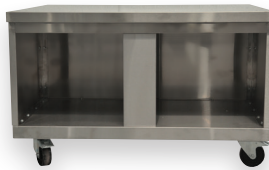

Innovative equipment
for traditional baking

Accessories and Ancillary Items

Base Units | Condensors | Valances | Ancillary Items | Tables | Sinks | Racks

Base Units

Code FG150-X01

700mm Base

Height: 700mm. Width: 840mm. Depth: 1,177mm

Holds 8 trays

Suitable for:

FG159 2 x 18" x 30" 4/5 Tray Oven

FG150 1 x 18" x 30" 10-Tray Oven

Code FG159-X04

900mm Base

Height: 920mm. Width: 843mm. Depth: 1,275mm

Holds 14 trays

Suitable for:

FG159 1 x 18" x 30" 4/5 Tray Oven

Code FG149-X01

700mm Base

Height: 700mm. Width: 780mm. Depth: 1,083mm

Holds 5 trays

Suitable for:

FG149 1 x 400mm x 600mm 4/5 Tray Oven

FG170 1 x 400mm x 800mm 10-Tray Oven

Code FG158C-X01

920mm Base

Height: 926mm. Width: 1,002mm. Depth: 805mm

Holds 16 trays

Suitable for:

FG158 1 x 600mm x 400mm 4/5 Tray Oven

Code FG158C-X04