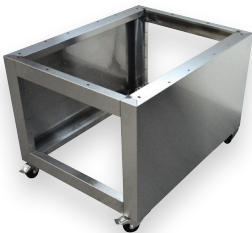

FG170 1 x 400mm x 800mm 10-Tray Oven

Code FG158C-X01

920mm Base

Height: 926mm. Width: 1,002mm. Depth: 805mm

Holds 16 trays

Suitable for:

FG158 1 x 600mm x 400mm 4/5 Tray Oven

Code FG158C-X04

600mm Base

Height: 620mm. Width: 1,002mm. Depth: 805mm

Holds 8 trays

Suitable for:

FG158 2 x 600mm x 400mm 4/5 Tray Ovens

Code FG179-X01

900mm Base

Height: 898mm. Width: 780mm. Depth: 1,017mm

Holds 16/20 Trays

Suitable for:

FG153 1 x 400mm x 600mm 4/5 Tray Oven

FG173 1 x 400mm x 800mm 4/5 Tray Oven

Code FG179-X04

700mm Base

Height: 700mm. Width: 780mm. Depth: 1,017mm

Suitable for:

FG153 2 x 400mm x 600mm

4/5 Tray Ovens

FG173 2 x 400mm x 600mm

4/5 Tray Ovens

Code FG177-S01

900mm Prover Base

Height: 898mm. Width: 780mm. Depth: 1,120mm

Suitable for: