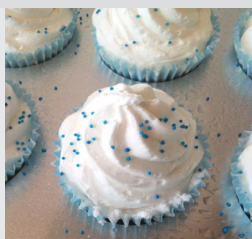

Crispbreads...

The popularity and variety of crispbreads on the market seems to increase year-on-year. Why not try making some yourself?

Use: Soft Dough Hopper; Particulate Gears & Sheeting Template

On: Delta & Omega Plus