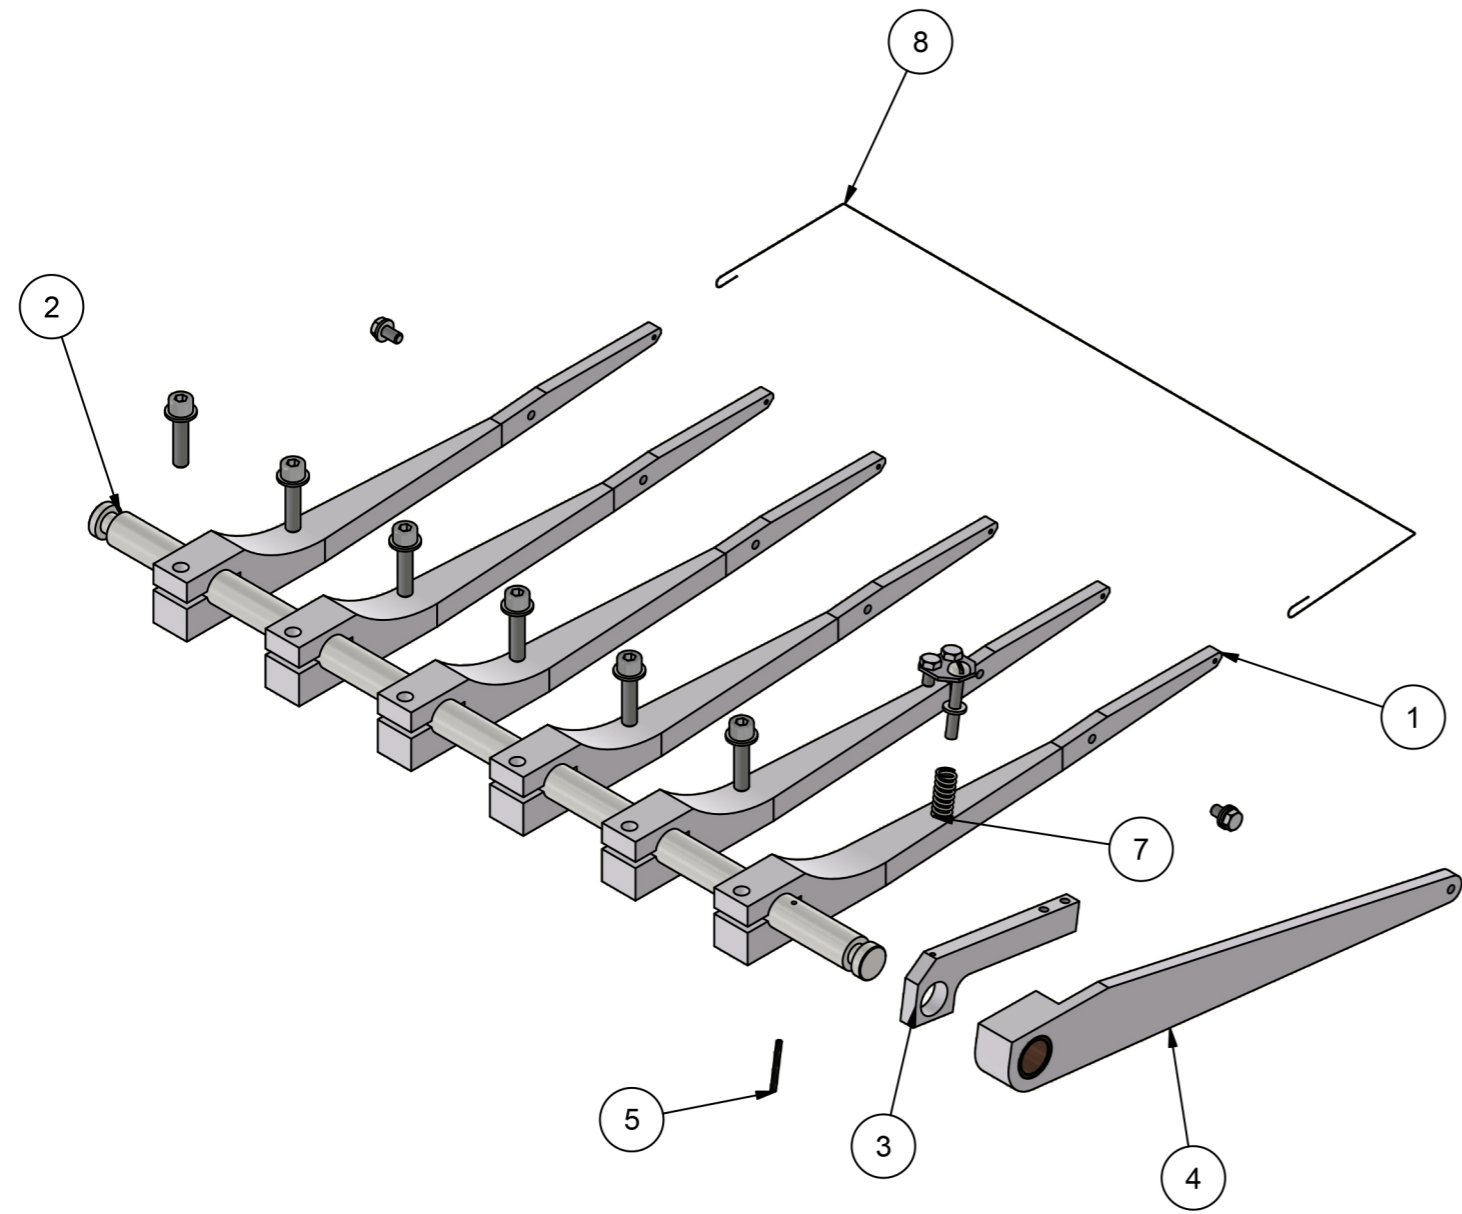

PARTS LIST		
ITEM	PART NUMBER	DESCRIPTION
1	078-12-00060	WIRECUT FINGER (MACHINED)
2	078-12-00067	FINGER SHAFT - OMEGA WIRECUT
3	078-12-00077	TENSION ARM
4	078-12-00104	CAM FOLLOWER ARM
5	A900-01-240	TENSION PIN 3mm x30mm LG
6	A900-06-247	CAM FOLLOWER BEARING
7	A900-19-027	SPRING- COMPRESSION-1" x 8 COIL x 16 SWG
8	A900-25-285	WIRE

 QUEENSWAY
 SWANSEA WEST IND. PARK
 SWANSEA SA5 4EB
 TEL 01792 561234
 FAX 01792 561016

OMEGA

FINGER FRAME ASSEMBLY